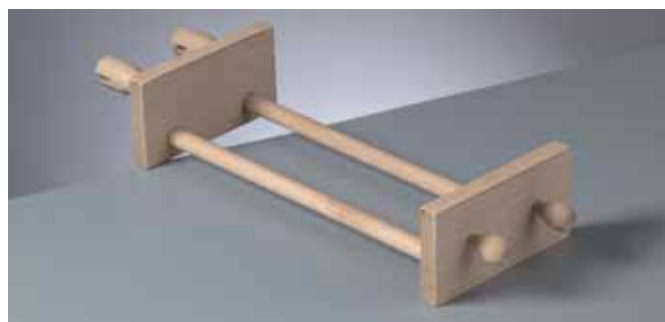

Wooden beads weaving frame:

25 210 35 Wooden beads weaver's loom, 35 x 12 cm SQ: 1 PIECE