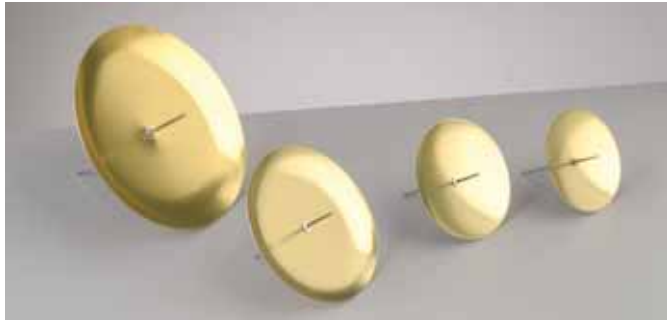

gold

Candleholder:

24 749 04	Candleholder on stick, ø 50 mm, 4 pcs.	SQ: 5 BAG
24 750 04	Candleholder on stick, ø 60 mm, 4 pcs.	SQ: 5 BAG
24 751 04	Candleholder on stick, ø 80 mm, 4 pcs.	SQ: 5 PIECE
24 752 11	Candleholder on stick, ø 110 mm	SQ: 12 PIECE